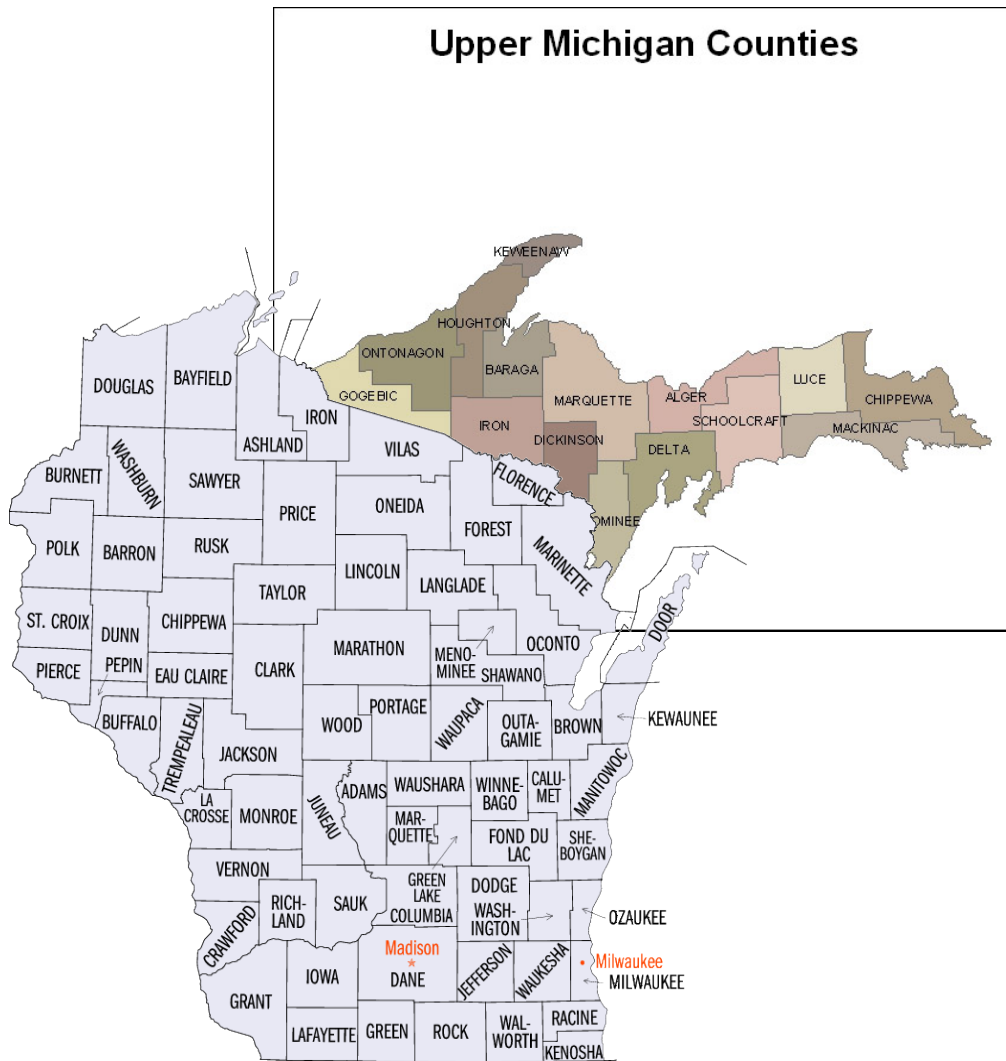

Are YOU Part Of The Winnebagoland Division?

Geographic boundaries of the WLD, MWR, NMRA, are as follows: The counties of Brown, Calumet, Dodge, Door, Florence, Fond du lac, Forest, Green Lake, Iron, Kewaunee, Langlade, Lincoln, Manitowoc, Marathon, Marinette, Marquette, Menominee, Oconto, Oneida, Outagamie, Portage, Shawano, Sheboygan, Waupaca, Waushara, Winnebago, Wood and Vilas in the State of Wisconsin and the counties of Alger, Baraga, Delta, Dickinson, Gogebic, Houghton, Iron, Keweenaw, Marquette, Menominee, Ontonagon and Schoolcraft in the State of Michigan.